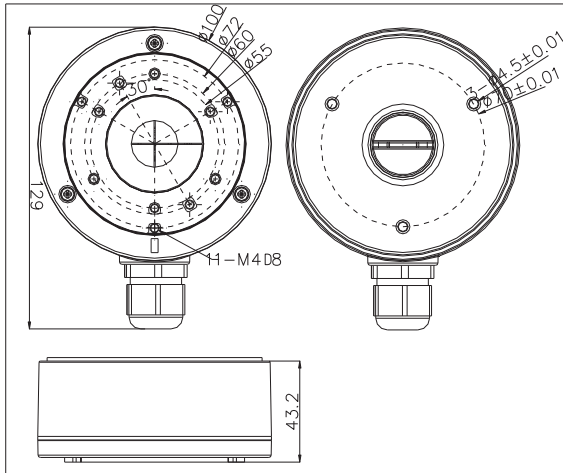

ALLNET

ALL-CAM2397-LE_Junction_Box

Junction Box for Dome(Bullet) Camera

- Aluminum alloy material with surface spray treatment
- Cable hole on bracket makes the feature better

Art. Nr. 126946

Dimension

Order Model

ALL-CAM2397-LE_Junction_Box

Parameter

Model	ALL-CAM2397-LE_Junction_Box
Parameters	Junction Box for Dome(Bullet) Camera
Appearance	White
Material	Aluminum alloy
Dimension	Φ100 x 43.2 x 129mm
Weight	320g

Notice

- The bracket should be installed on flat wall
- Waterproof rubber is necessary for outdoor application
- The wall must be capable of supporting over 3 times as much as the total weight of the camera and the mount.
- The maximum load capacity of the bracket is 4.5KG