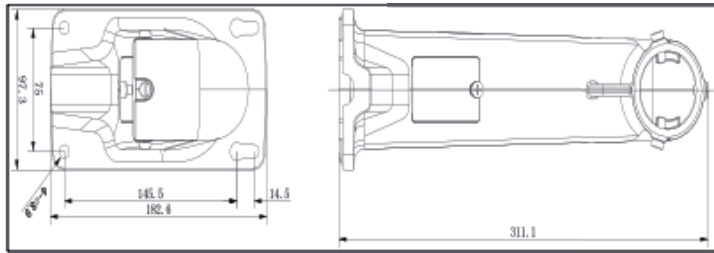

## Dimension

## Parameter

Model	ALL-CAM2399_wallmount_junction
Parameters	Wall Mount Bracket In/Outdoor
Color	White
Feature	Suitable for speed dome pendent mounting
Material	Aluminum alloy
Dimension	396.5×209×310mm
Weight	3230g