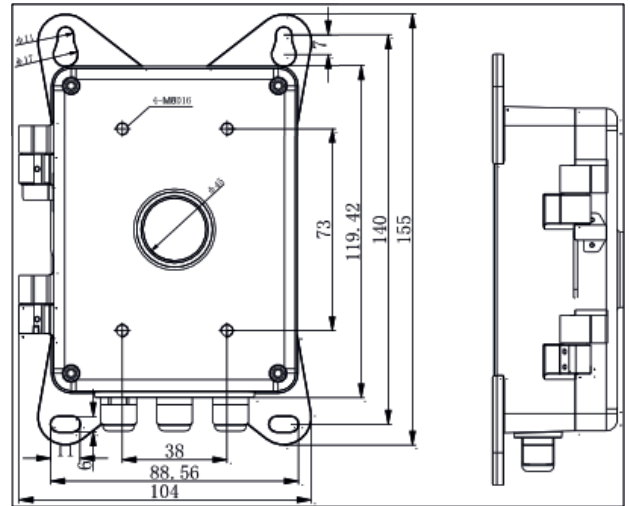

**Art. Nr. 125783**

## Dimension

## Parameter

Model	ALL-CAM2399_wallmount_junction
Parameters	Wall Mount Bracket In/Outdoor
Color	White
Feature	Suitable for speed dome pendent mounting
Material	Aluminum alloy
Dimension	396.5×209×310mm
Weight	3230g