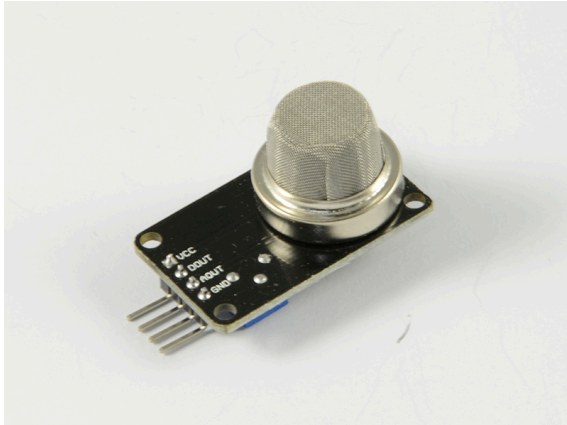

## ALLNET 4duino Sensor Gas LPG / Butan

EAN CODE

4duino Sensitive for LPG, butane gas. MQ-6

B-5 (C11)