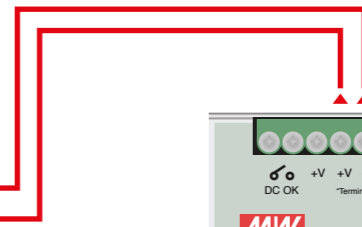

ALL-SWI8180P

ALL-B100-24VDC

24 VDC IN

■ 48 ~56 VDC Out  
■ 24 VDC IN

48 ~ 56 VDC Out max. 95W