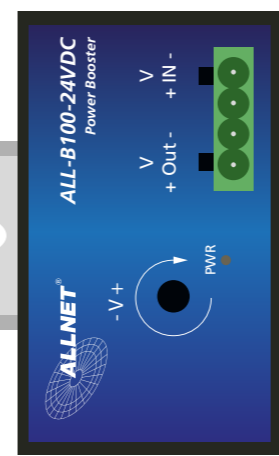

ALL-SWI8180P

ALL-B100-24VDC

24 VDC IN

■ 48 ~56 VDC Out  
■ 24 VDC IN

48 ~ 56 VDC Out max. 95W