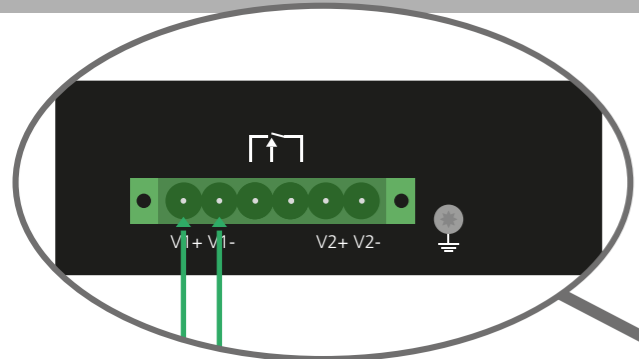

ALL-SWI8180P

ALL-B100-24VDC

24 VDC IN

■ 48 ~56 VDC Out  
■ 24 VDC IN

48 ~ 56 VDC Out max. 95W