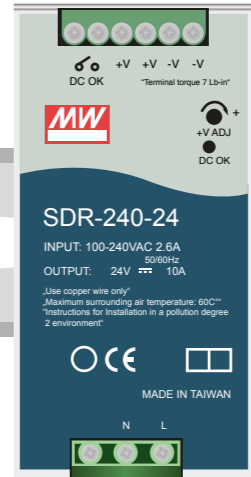

ALL-SWI8180P

ALL-B100-24VDC

24 VDC IN

■ 48 ~56 VDC Out  
■ 24 VDC IN

48 ~ 56 VDC Out max. 95W