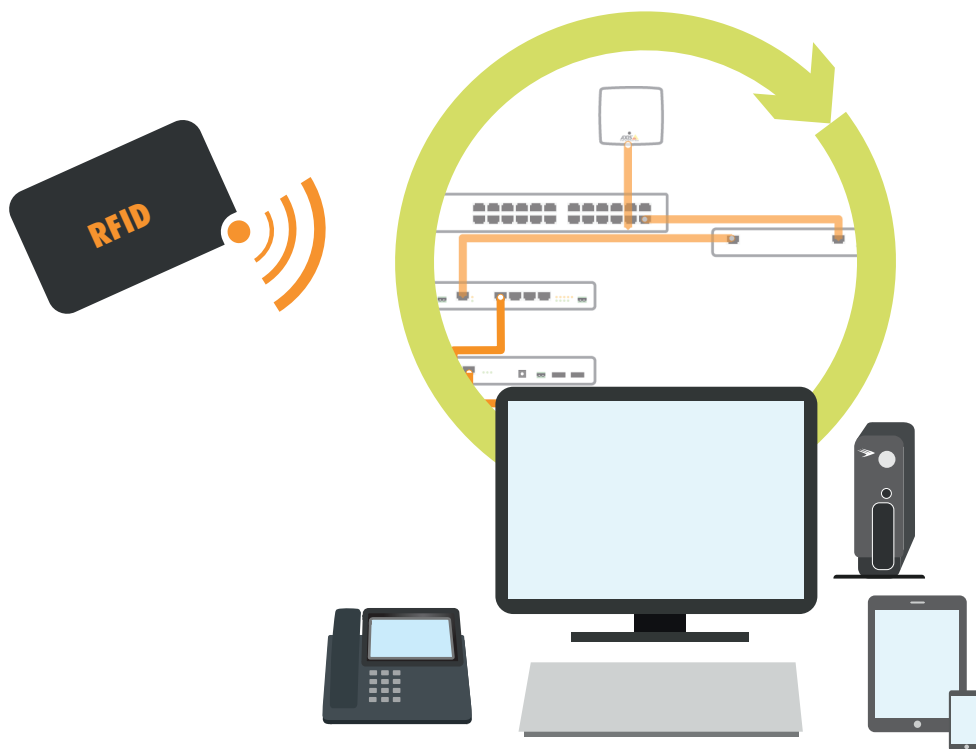

The future's workplace 4.0

with just a touch **to increased safety and efficiency**

RFID access control

The future's workplace 4.0

The workplace of the future already starts with entering the building: The RFID card reader receives the information from your personal ID card and transfers it to the gateway for access control, which interprets your data and sends the programmed switching commands to the switch.

Any Switch

ALL048916 Midspan
The midspan is a Multiport-Injector: he generates PoE out of current and data. The PoE with its output of up to 90 Watts gets transferred to all connected devices. The Switch doesn't have the PoE function, so the midspan puts this function at the switch's disposal.

The surveillance camera is supposed to only record, when you aren't on-site?
No problem: The switch already sends the information of your absence to the IP-camera. It switches off to save power.

The PoE Signal is transferred through the network cabling to the workplaces. Also large distances of up to 700m can be bridged, thanks to the PoE-Repeater. This way, current and data power each workplace securely.

ALL048700 PoE-Splitter

The splitter divides the PoE junction: The LAN port is for the output of data, the phoenix terminals for the output of current. Additionally it contains two USB ports (each up to 2A) for supplying smartphones or tablets with power.