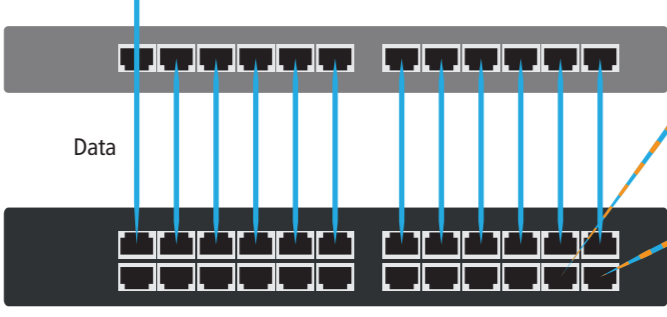

The future's workplace 4.0

with just a touch **to increased safety and efficiency**

RFID access control

The future's workplace 4.0

The workplace of the future already starts with entering the building: The RFID card reader receives the information from your personal ID card and transfers it to the gateway for access control, which interprets your data and sends the programmed switching commands to the switch.

Any Switch

ALL048916 Midspan
The midspan is a Multiport-Injector: he generates PoE out of current and data. The PoE with its output of up to 90 Watts gets transferred to all connected devices. The Switch doesn't have the PoE function, so the midspan puts this function at the switch's disposal.

The surveillance camera is supposed to only record, when you aren't on-site?
No problem: The switch already sends the information of your absence to the IP-camera. It switches off to save power.

The PoE Signal is transferred through the network cabling to the workplaces. Also large distances of up to 700m can be bridged, thanks to the PoE-Repeater. This way, current and data power each workplace securely.

ALL048700 PoE-Splitter

The splitter divides the PoE junction: The LAN port is for the output of data, the phoenix terminals for the output of current. Additionally it contains two USB ports (each up to 2A) for supplying smartphones or tablets with power.