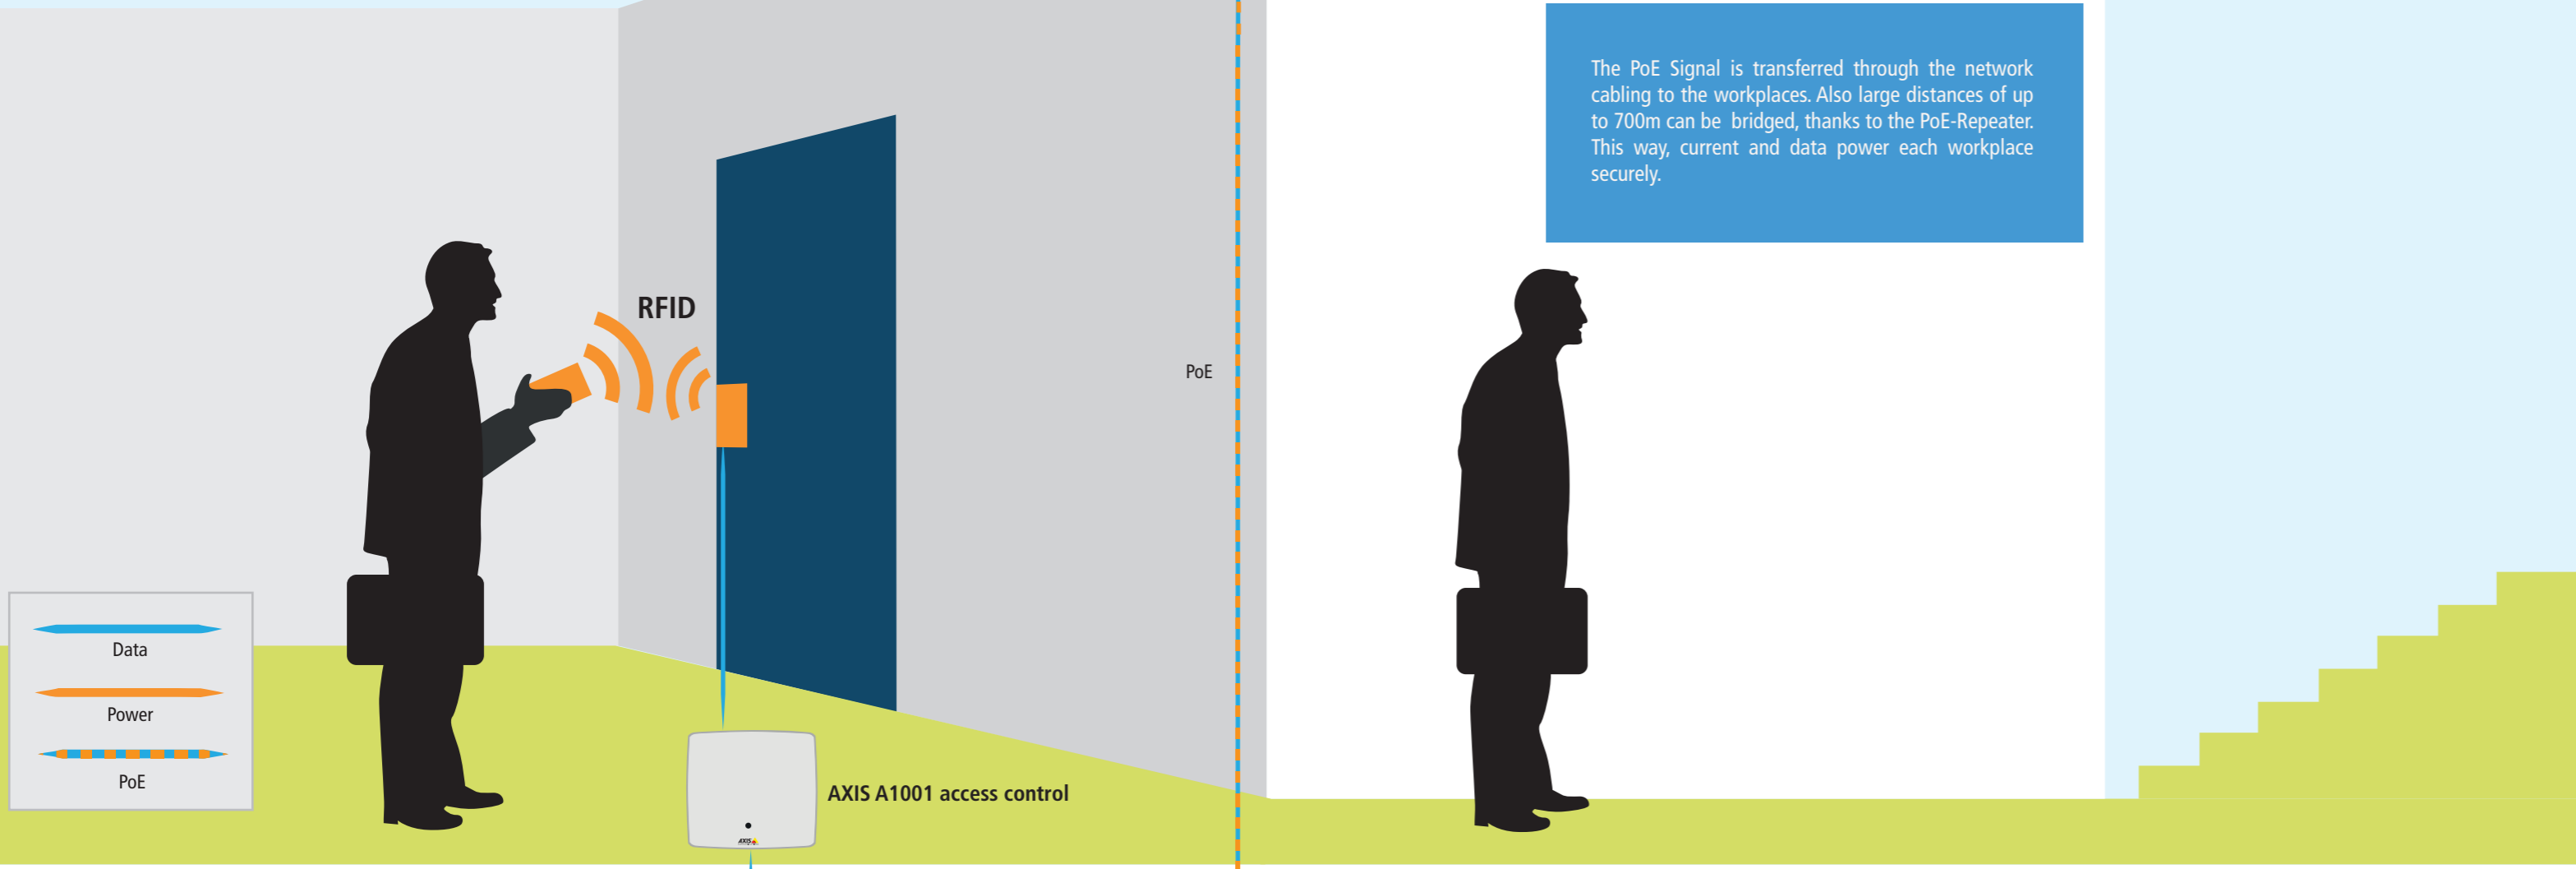

The future's workplace 4.0

with just a touch **to increased safety and efficiency**

RFID access control

The future's workplace 4.0

The workplace of the future already starts with entering the building: The RFID card reader receives the information from your personal ID card and transfers it to the gateway for access control, which interprets your data and sends the programmed switching commands to the switch.

Any Switch

ALL048916 Midspan
The midspan is a Multiport-Injector: he generates PoE out of current and data. The PoE with its output of up to 90 Watts gets transferred to all connected devices. The Switch doesn't have the PoE function, so the midspan puts this function at the switch's disposal.

The surveillance camera is supposed to only record, when you aren't on-site?
No problem: The switch already sends the information of your absence to the IP-camera. It switches off to save power.

The PoE Signal is transferred through the network cabling to the workplaces. Also large distances of up to 700m can be bridged, thanks to the PoE-Repeater. This way, current and data power each workplace securely.

ALL048700 PoE-Splitter

The splitter divides the PoE junction: The LAN port is for the output of data, the phoenix terminals for the output of current. Additionally it contains two USB ports (each up to 2A) for supplying smartphones or tablets with power.