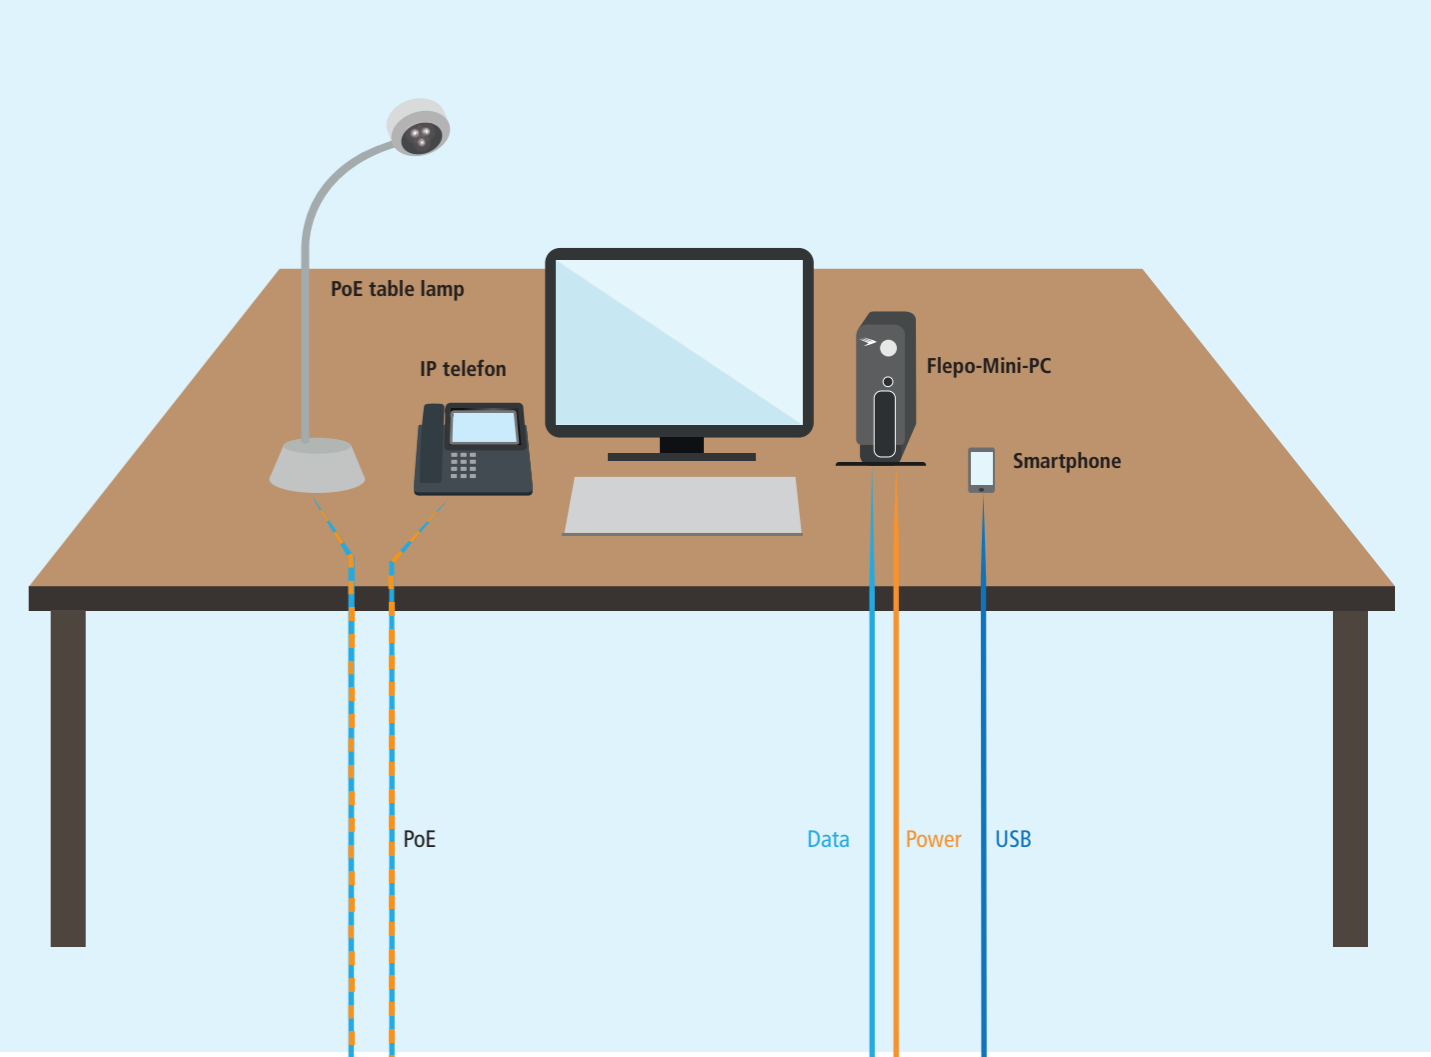

ALL048605PD PoE-Switch

The LT PoE switch links all integrated components of the workplace with the central midspan. It supports all connected devices with PoE and power of all in all 90 Watts.

The PC is ready for use - the only thing that's missing is your personal password. The splitter is powering the PC with data and power, simultaneously it offers you the possibility to charge your smartphone or tablet at the two USB ports.

ALL048700 PoE-Splitter

The splitter divides the PoE junction: The LAN port is for the output of data, the phoenix terminals for the output of current. Additionally it contains two USB ports (each up to 2A) for supplying smartphones or tablets with power.